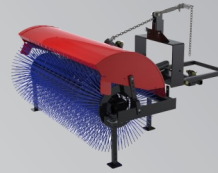

Tow Behind
Sand & Salt Spreaders
1 1/4 cubic yard capacity

Water Tanks &
Spray Bar Kits

Pickup Sweepers
44" sweeping width

Asphalt & Concrete Planers
18" drum width

Ice Breakers
48" roller width

Front Mount Flail Mowers
74", 88" cutting widths